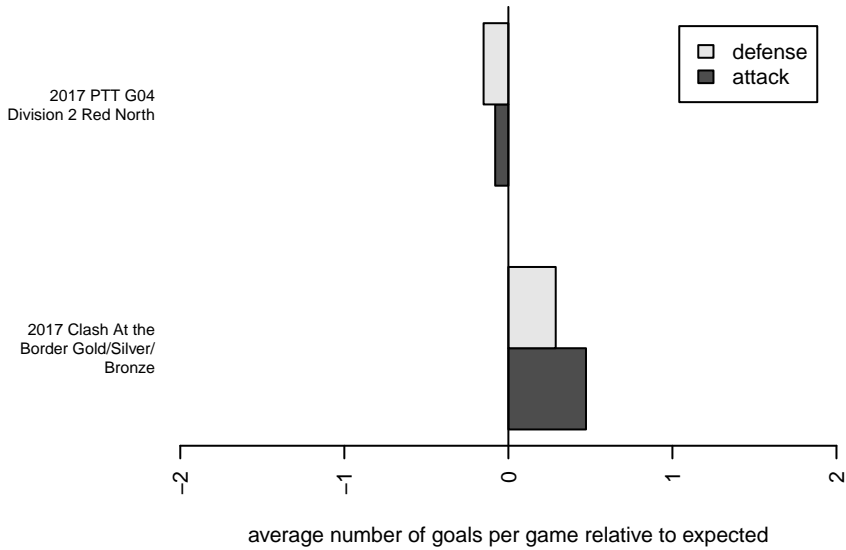

# Washington Timbers White 2 G04

Washington Timbers  
 Vancouver, WA  
 G04 total strength=838  
 attack=0.81 defense=1.59  
 fall league = PTT G04 Div 2 Red North

alt names used:  
 WA Timbers 04G White 2  
 WA Timbers 04G White 2  
 WASHINGTON TIMBERS FC 04G WHITE 2  
 WTFC G04 WHITE 2

Venues played:  
 2017 Clash At the Border Gold/Silver/Bronze  
 2017 PCU Summer Classic Bronze  
 2017 PTT G04 Division 2 Red North  
 2017 OYS Founders Cup G04

**Washington Timbers White 2 G04**  
 Dots are actual minus expected GF (blue circles) and GA (red triangles).  
 Blue line is smoothed change in attack strength. Red is smoothed change in defense strength.

**attack and defense variance (black dot)  
relative to other teams  
and top 10 in region**

**attack and defense rating  
relative to others at age  
and all opponents in last 13 months**

**Performance relative to 13 month average**