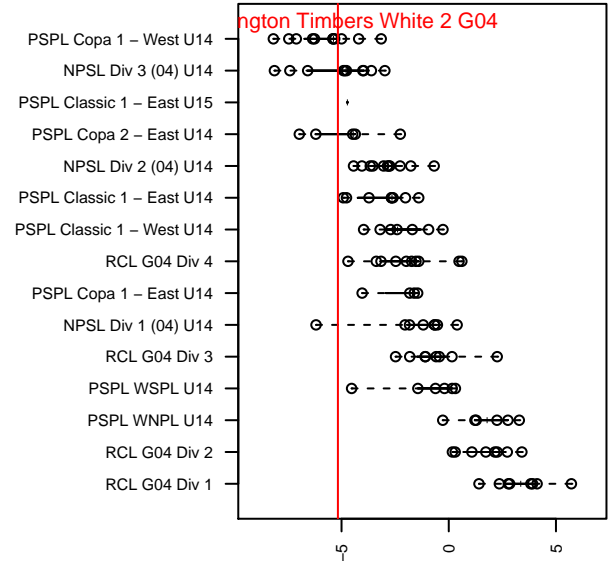

# Washington Timbers White 2 G04

Washington Timbers  
 Vancouver, WA  
 G04 total strength=838  
 attack=0.81 defense=1.59  
 fall league = PTT G04 Div 2 Red North

alt names used:  
 WA Timbers 04G White 2  
 WA Timbers 04G White 2  
 WASHINGTON TIMBERS FC 04G WHITE 2  
 WTFC G04 WHITE 2

Venues played:  
 2017 Clash At the Border Gold/Silver/Bronze  
 2017 PCU Summer Classic Bronze  
 2017 PTT G04 Division 2 Red North  
 2017 OYS Founders Cup G04

**Washington Timbers White 2 G04**  
 Dots are actual minus expected GF (blue circles) and GA (red triangles).  
 Blue line is smoothed change in attack strength. Red is smoothed change in defense strength.

**attack and defense variance (black dot)  
relative to other teams  
and top 10 in region**

**attack and defense rating  
relative to others at age  
and all opponents in last 13 months**

**Performance relative to 13 month average**