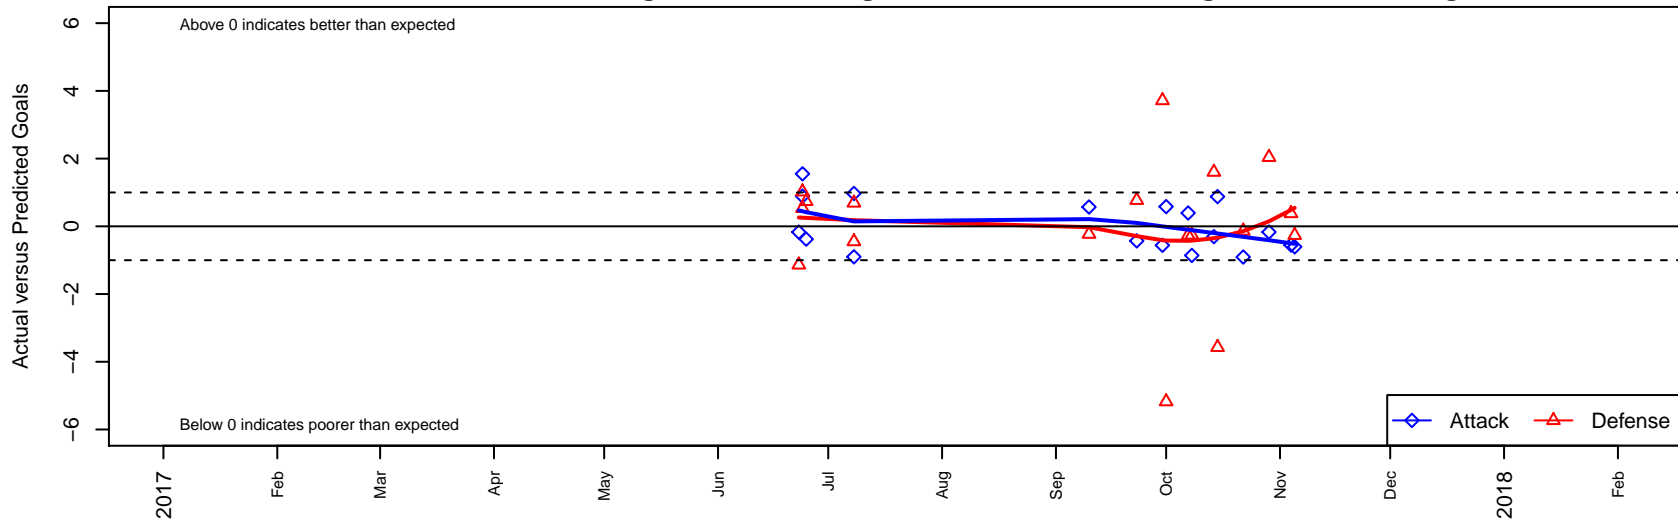

# Washington Timbers White 2 G04

Washington Timbers  
 Vancouver, WA  
 G04 total strength=838  
 attack=0.81 defense=1.59  
 fall league = PTT G04 Div 2 Red North

alt names used:  
 WA Timbers 04G White 2  
 WA Timbers 04G White 2  
 WASHINGTON TIMBERS FC 04G WHITE 2  
 WTFC G04 WHITE 2

Venues played:  
 2017 Clash At the Border Gold/Silver/Bronze  
 2017 PCU Summer Classic Bronze  
 2017 PTT G04 Division 2 Red North  
 2017 OYS Founders Cup G04

**Washington Timbers White 2 G04**  
 Dots are actual minus expected GF (blue circles) and GA (red triangles).  
 Blue line is smoothed change in attack strength. Red is smoothed change in defense strength.

**attack and defense variance (black dot)  
relative to other teams  
and top 10 in region**

**attack and defense rating  
relative to others at age  
and all opponents in last 13 months**

**Performance relative to 13 month average**