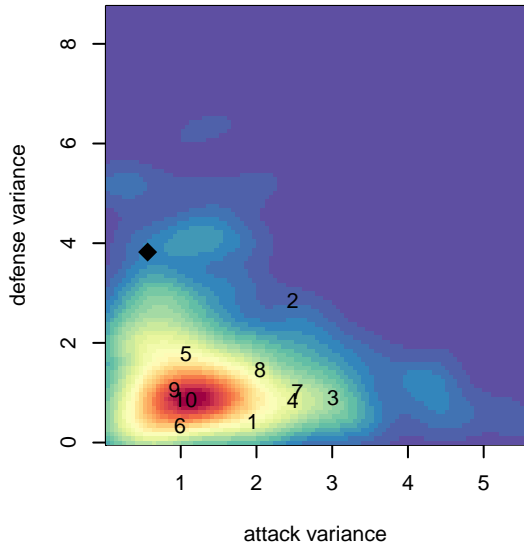

# Washington Timbers White 2 G04

Washington Timbers  
 Vancouver, WA  
 G04 total strength=838  
 attack=0.81 defense=1.59  
 fall league = PTT G04 Div 2 Red North

alt names used:  
 WA Timbers 04G White 2  
 WA Timbers 04G White 2  
 WASHINGTON TIMBERS FC 04G WHITE 2  
 WTFC G04 WHITE 2

Venues played:  
 2017 Clash At the Border Gold/Silver/Bronze  
 2017 PCU Summer Classic Bronze  
 2017 PTT G04 Division 2 Red North  
 2017 OYS Founders Cup G04

**Washington Timbers White 2 G04**  
 Dots are actual minus expected GF (blue circles) and GA (red triangles).  
 Blue line is smoothed change in attack strength. Red is smoothed change in defense strength.

**attack and defense variance (black dot)  
relative to other teams  
and top 10 in region**

**attack and defense rating  
relative to others at age  
and all opponents in last 13 months**

**Performance relative to 13 month average**